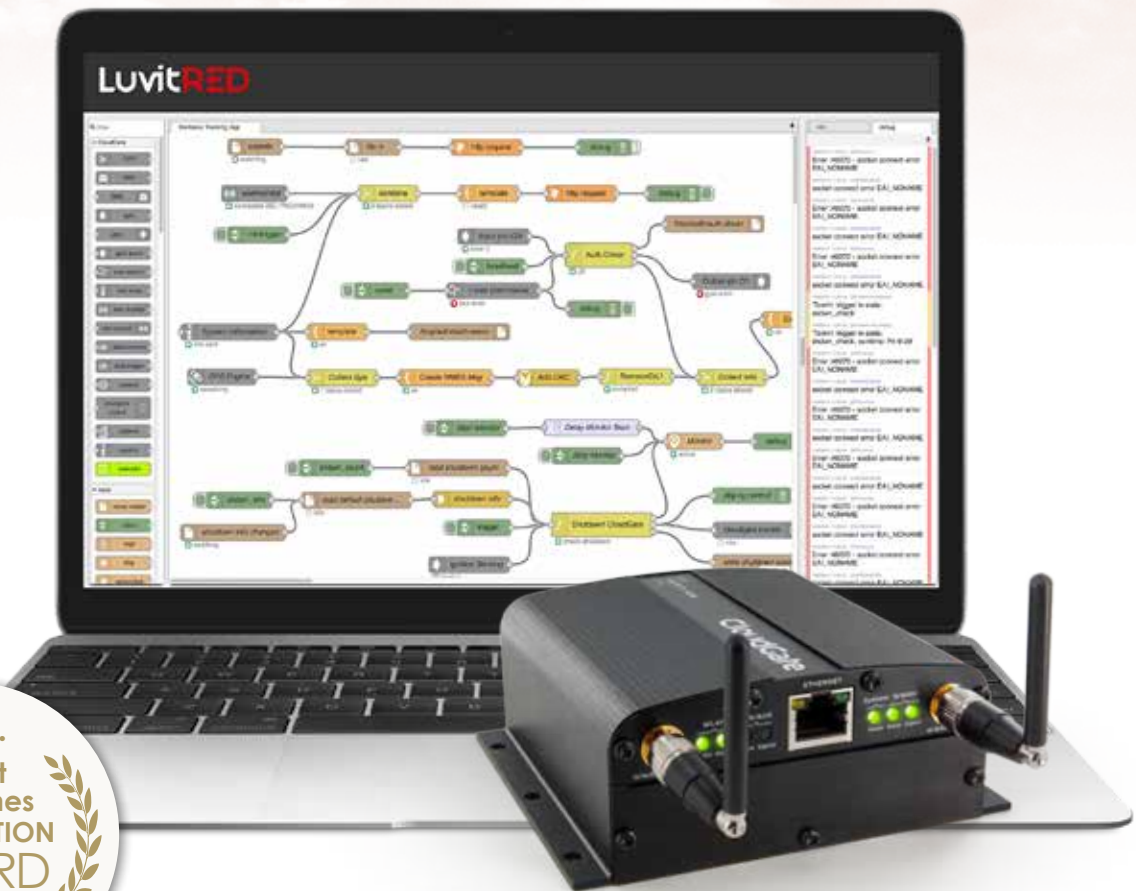

LuvitRED

OPTION.com

LuvitRED is Option's latest enhancement to the CloudGate solution, delivering a visually configurable agent for design and deployment of smart IoT solutions using CloudGate wireless gateway devices. LuvitRed overcomes complexities of the vast variety of protocols used in different IoT verticals and delivers true IoT Edge Computing.

With LuvitRED, stable and reliable M2M applications can be built and delivered faster, with less cost and risk.

Processes that used to take days, weeks and months – even before testing and review – now take only minutes or hours.